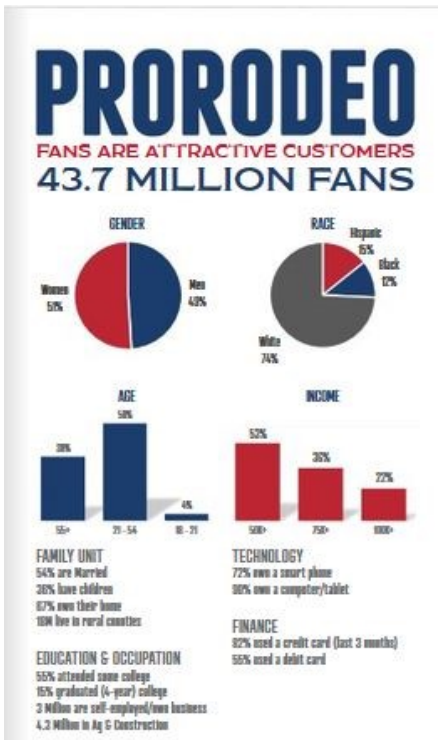

For details please contact: Susan Guenther 760-420-3342
sjguenther11@msn.com or Jack Loynes 949-310-3235 - jackloynes@gmail.com